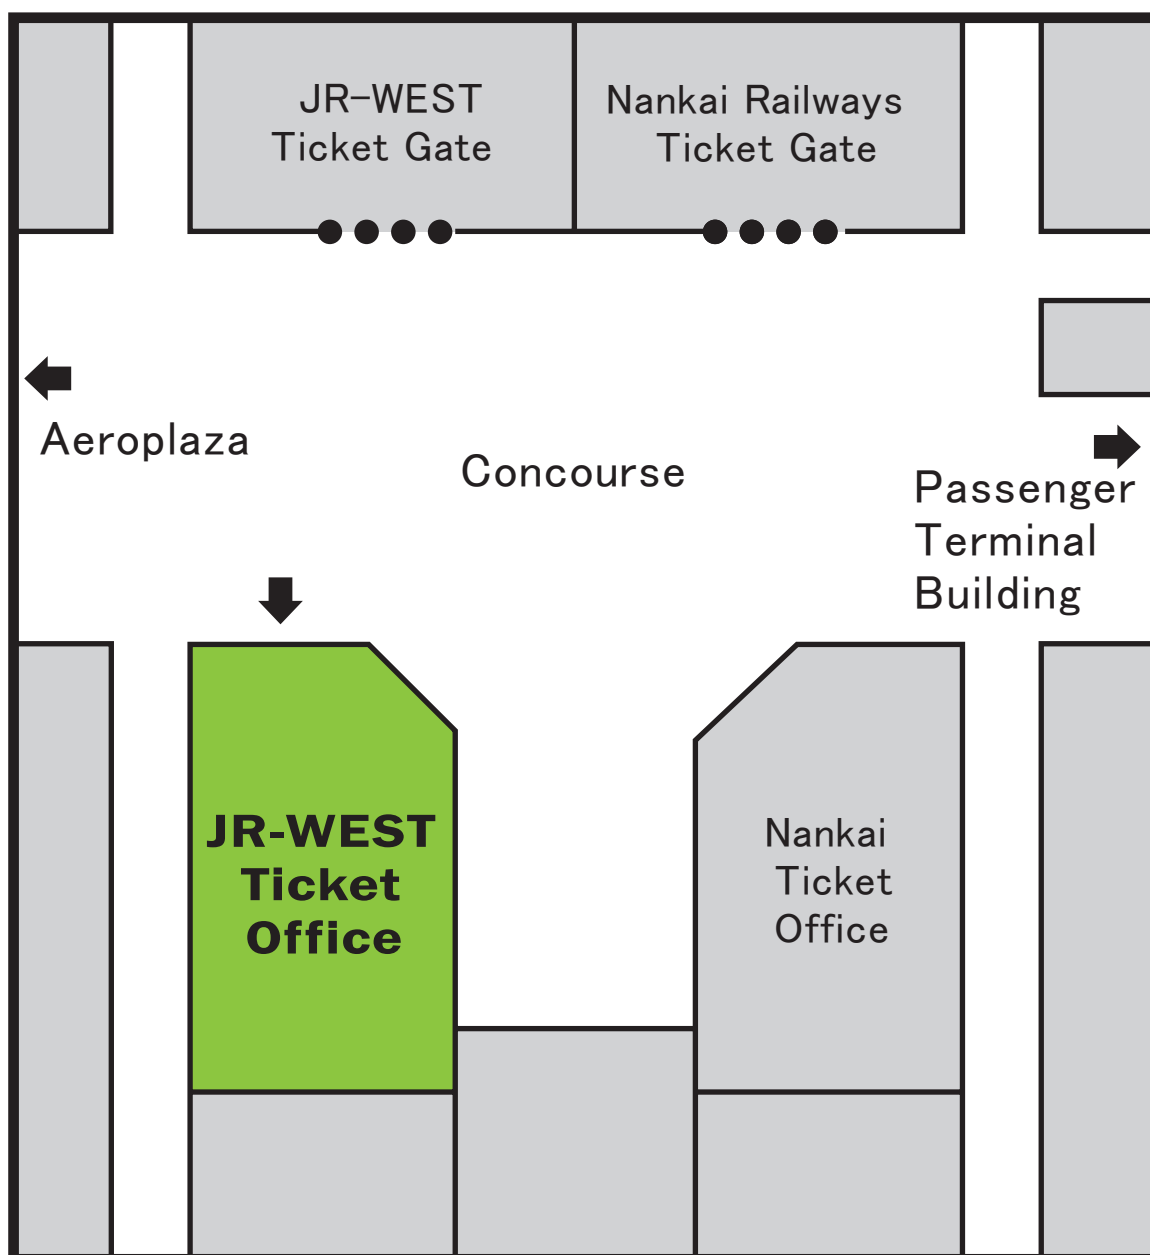

KANSAI-AIRPORT STATION

■ Picked Up JR-WEST RAIL PASS

[Sanyo Area Pass] [Kansai Area Pass]

*JR-WEST RAIL PASS can be picked up only from the JR-WEST Ticket Office.

■ Visit the official website for more information on JR-WEST RAIL PASS.
<http://www.jr-odekake.net/en/jwrp/>