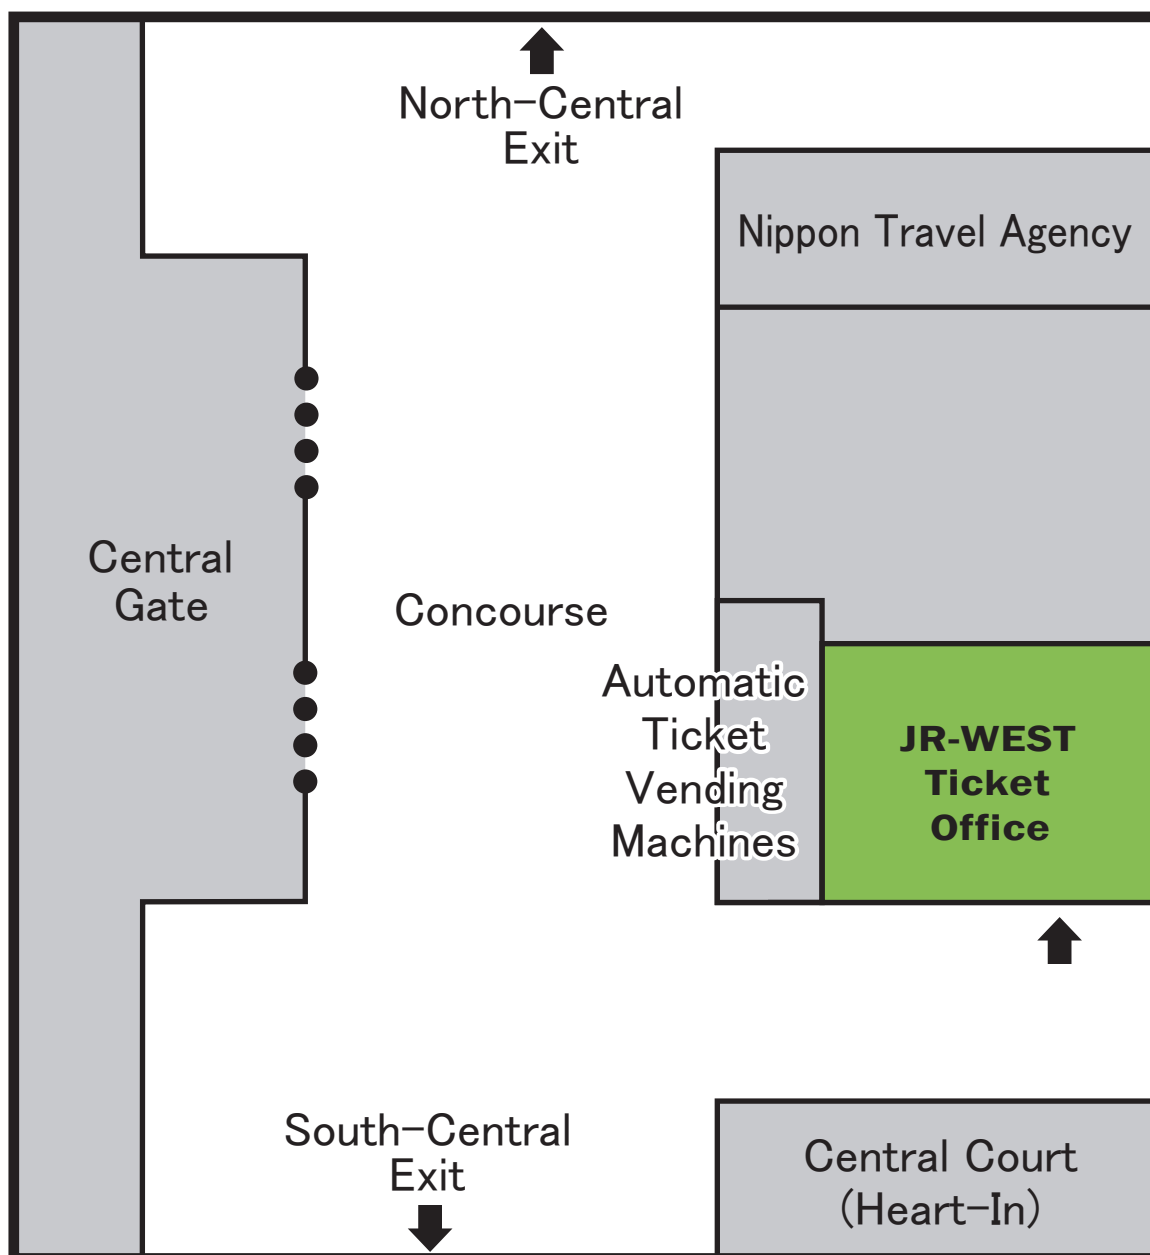

OSAKA STATION

■ Picked Up JR-WEST RAIL PASS

[Sanyo Area Pass] [Kansai Area Pass]

*JR-WEST RAIL PASS can be picked up only from the JR-WEST Ticket Office.

■ Visit the official website for more information on JR-WEST RAIL PASS.
<http://www.jr-odekake.net/en/jwrp/>