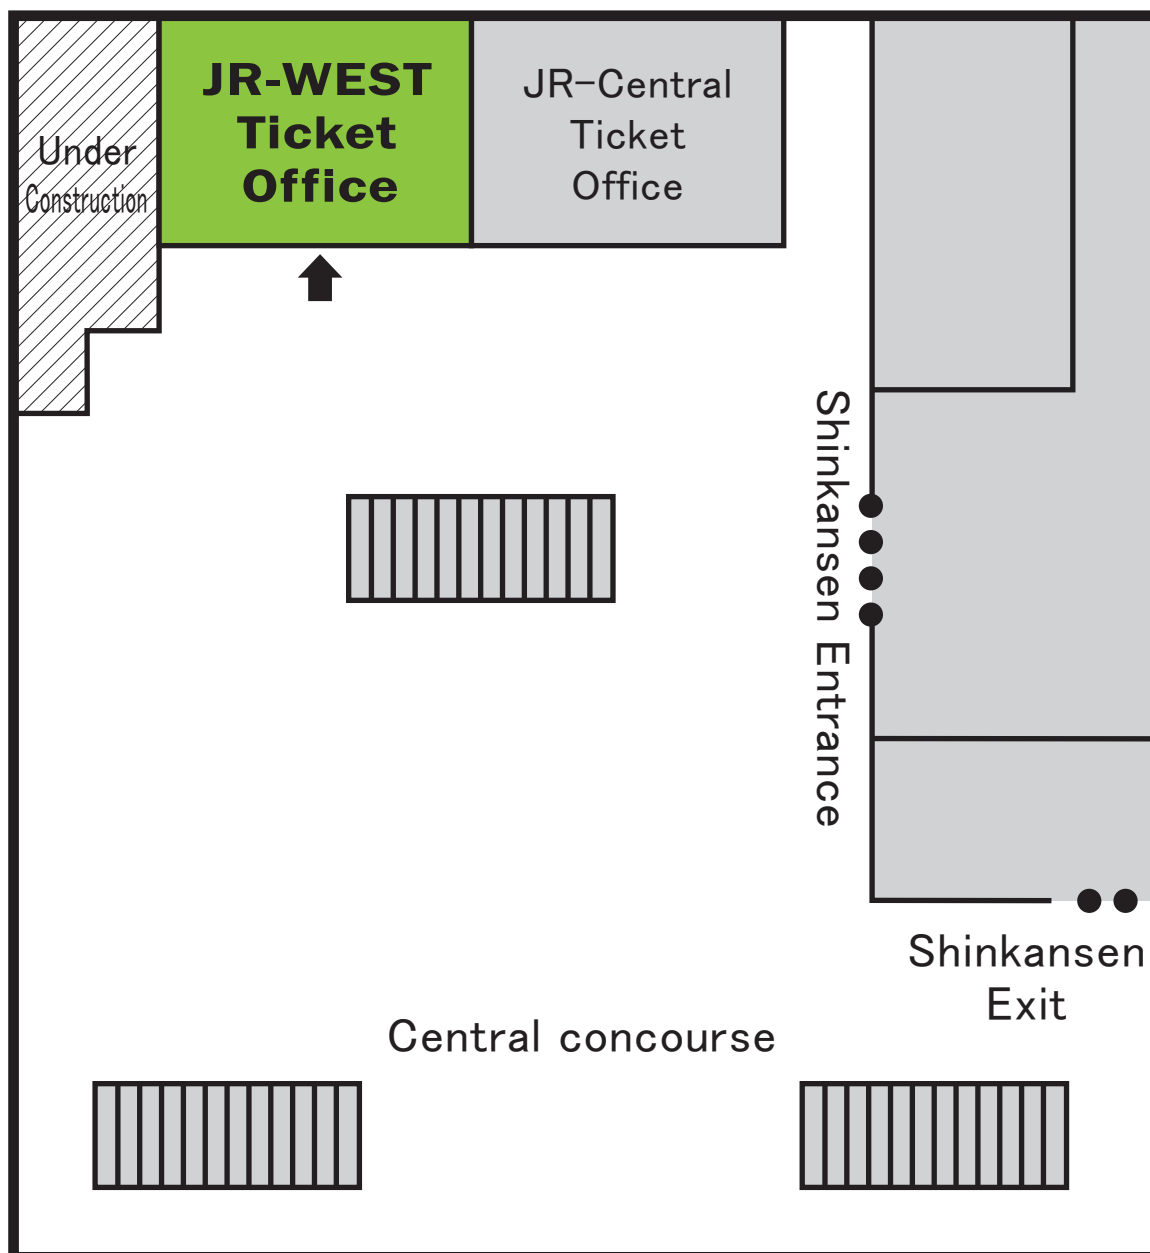

SHIN-OSAKA STATION

■ Picked Up JR-WEST RAIL PASS

[Sanyo Area Pass] [Kansai Area Pass]

*JR-WEST RAIL PASS can be picked up only from the JR-WEST Ticket Office.

■ Visit the official website for more information on JR-WEST RAIL PASS.
<http://www.jr-odekake.net/en/jwrp/>